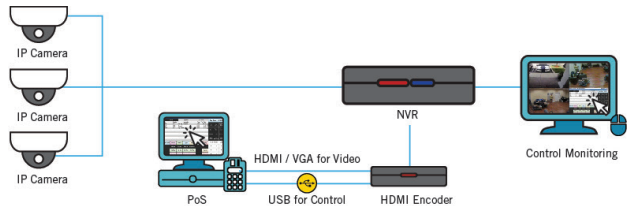

Remote Control
Easy and secure remote control with USB

Intelligent Codec
Delivers up to 90% storage savings

HE-1101

- Easy integration with 3rd party systems
- Quadruple streaming
- Supports HDMI and VGA input ports
- Supports DirectIP, IDIS Protocols and ONVIF
- Remote mouse and keyboard control through USB interface

SPECIFICATIONS

ENCODER	
Video Codec	H.265, H.264, M-JPEG, Intelligent Codec
Max. Frame Rate	1920 x 1080 @ 30fps
Bitrate	Up to 10MP
Max. Resolution	1920 x 1080
Streaming	Quadruple Stream
Built in OSD	English, Korean
Input	1 x HDMI, 1 x VGA
Output	1 x HDMI (Input Bypass), 1 x VGA (Input Bypass)
Audio In / Out	1 x line in (3.5mm), 1 x line out (3.5mm)
Serial Interface	1 x USB Type B
Network Interface	1 x RJ45 (10 / 100)
IP Camera Protocol	DirectIP™, IDIS Protocol, ONVIF
GENERAL	
Dimensions (W x H x D)	200mm x 44mm x 153mm (7.9" x 1.7" x 6.0")
Weight	0.84kg (1.85lb)
Operation Temperature	0°C ~ 40°C (32°F ~ 104°F)
PoE (Class)	Yes (IEEE 802.3af Class 3)
Power Source	12VDC, PoE
Power Consumption	10W
Approvals	FCC, CE, KC

DIMENSIONS

APPLICATIONS

1. PoS Monitoring for Small to Mid-sized Businesses

2. Central Control for Multi-site Installations

3. Monitoring of Customer Support Staff Computer Screens for Auditing Purposes

4. Integrated Security Monitoring for a Building Management System