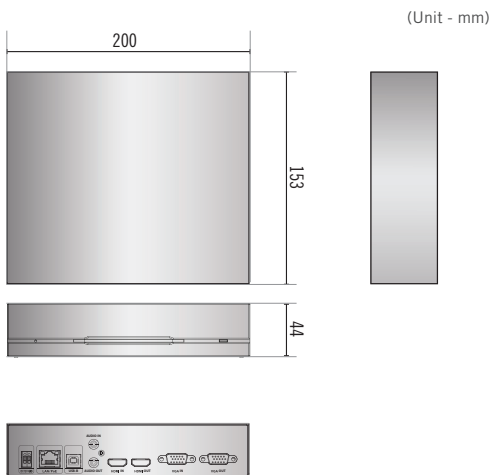

SPECIFICATIONS

ENCODER	
Video Codec	H.265, H.264, M-JPEG, Intelligent Codec
Max. Frame Rate	1920 x 1080 @ 30fps
Bitrate	Up to 10MP
Max. Resolution	1920 x 1080
Streaming	Quadruple Stream
Built in OSD	English, Korean
Input	1 x HDMI, 1 x VGA
Output	1 x HDMI (Input Bypass), 1 x VGA (Input Bypass)
Audio In / Out	1 x line in (3.5mm), 1 x line out (3.5mm)
Serial Interface	1 x USB Type B
Network Interface	1 x RJ45 (10 / 100)
IP Camera Protocol	DirectIP™, IDIS Protocol, ONVIF
GENERAL	
Dimensions (W x H x D)	200mm x 44mm x 153mm (7.9" x 1.7" x 6.0")
Weight	0.84kg (1.85lb)
Operation Temperature	0°C ~ 40°C (32°F ~ 104°F)
PoE (Class)	Yes (IEEE 802.3af Class 3)
Power Source	12VDC, PoE
Power Consumption	10W
Approvals	FCC, CE, KC

DIMENSIONS

APPLICATIONS

1. PoS Monitoring for Small to Mid-sized Businesses

2. Central Control for Multi-site Installations

3. Monitoring of Customer Support Staff Computer Screens for Auditing Purposes

4. Integrated Security Monitoring for a Building Management System