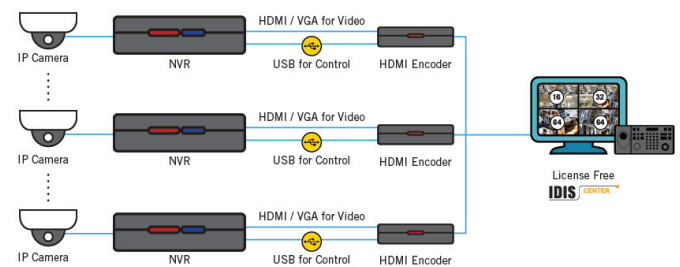

Remote Control
Easy and secure remote control with USB

Intelligent Codec
Delivers up to 90% storage savings

HE-1101

- Easy integration with 3rd party systems
- Quadruple streaming
- Supports HDMI and VGA input ports
- Supports DirectIP, IDIS Protocols and ONVIF
- Remote mouse and keyboard control through USB interface

SPECIFICATIONS

ENCODER	
Video Codec	H.265, H.264, M-JPEG, Intelligent Codec
Max. Frame Rate	1920 x 1080 @ 30fps
Bitrate	Up to 10MP
Max. Resolution	1920 x 1080
Streaming	Quadruple Stream
Built in OSD	English, Korean
Input	1 x HDMI, 1 x VGA
Output	1 x HDMI (Input Bypass), 1 x VGA (Input Bypass)
Audio In / Out	1 x line in (3.5mm), 1 x line out (3.5mm)
Serial Interface	1 x USB Type B
Network Interface	1 x RJ45 (10 / 100)
IP Camera Protocol	DirectIP™, IDIS Protocol, ONVIF
GENERAL	
Dimensions (W x H x D)	200mm x 44mm x 153mm (7.9" x 1.7" x 6.0")
Weight	0.84kg (1.85lb)
Operation Temperature	0°C ~ 40°C (32°F ~ 104°F)
PoE (Class)	Yes (IEEE 802.3af Class 3)
Power Source	12VDC, PoE
Power Consumption	10W
Approvals	FCC, CE, KC

DIMENSIONS

APPLICATIONS

1. PoS Monitoring for Small to Mid-sized Businesses

2. Central Control for Multi-site Installations

3. Monitoring of Customer Support Staff Computer Screens for Auditing Purposes

4. Integrated Security Monitoring for a Building Management System