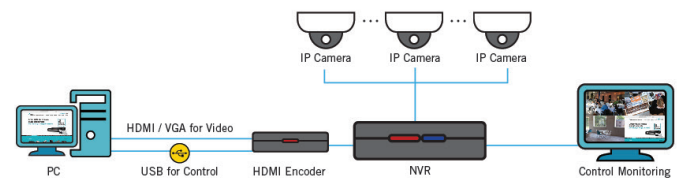

Remote Control
Easy and secure remote control with USB

Intelligent Codec
Delivers up to 90% storage savings

HE-1101

- Easy integration with 3rd party systems
- Quadruple streaming
- Supports HDMI and VGA input ports
- Supports DirectIP, IDIS Protocols and ONVIF
- Remote mouse and keyboard control through USB interface

DIMENSIONS

APPLICATIONS

1. PoS Monitoring for Small to Mid-sized Businesses

2. Central Control for Multi-site Installations

3. Monitoring of Customer Support Staff Computer Screens for Auditing Purposes

4. Integrated Security Monitoring for a Building Management System