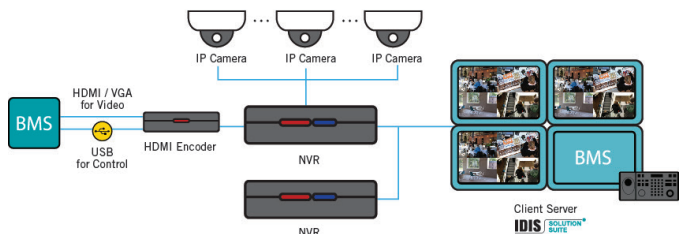

CONTROLROOM

Powerful Scalability with Easier Integration

for Increased Security Control and Monitoring

IDIS HDMI / VGA Video Encoder **HE-1101**

IDIS HDMI / VGA Video Encoder delivers an immediate integrated monitoring environment, even when using varied products.

Remote Control
Easy and secure remote control with USB

Intelligent Codec
Delivers up to 90% storage savings

HE-1101

- Easy integration with 3rd party systems
- Quadruple streaming
- Supports HDMI and VGA input ports
- Supports DirectIP, IDIS Protocols and ONVIF
- Remote mouse and keyboard control through USB interface

DIMENSIONS

APPLICATIONS

1. PoS Monitoring for Small to Mid-sized Businesses

2. Central Control for Multi-site Installations

3. Monitoring of Customer Support Staff Computer Screens for Auditing Purposes

4. Integrated Security Monitoring for a Building Management System